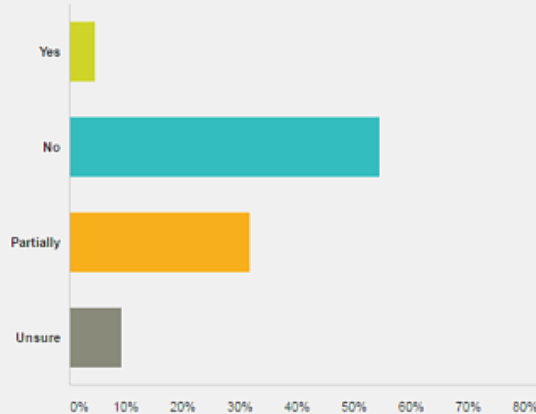

*7/2016-Respondents that provided ranges were calculated using the median number.